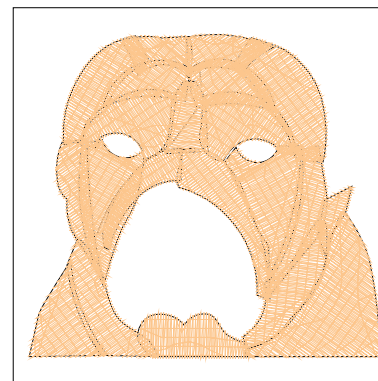

Production Worksheet

Wilcom EmbroideryStudio - Designing

Design: **bulldog11998**

Title: **bulldog**

Stitches: 11,301
Height: 54.6 mm
Width: 60.3 mm
Colors: 5
Colorway: Colorway 1
Zoom: 1:1

Machine format: Tajima
Color changes: 7
Stops: 8
Trims: 18
Appliqués: 0
Left: 30.1 mm
Right: 30.1 mm
Up: 27.3 mm
Down: 27.3 mm
EndX: 0.0 mm
EndY: 0.0 mm
Area: 3291.8 mm²
Max stitch: 7.8 mm
Min stitch: 0.1 mm
Max jump: 7.2 mm
Total thread: 60.35m
Total bobbin: 21.89m

Color Film

Wilcom EmbroideryStudio - Designing

Design: **bulldog11998**

Title: **bulldog**

Stitches: 11,301
Height: 54.6 mm
Width: 60.3 mm
Colors: 5
Colorway: Colorway 1
Zoom: 0.79

Stop #: 1
Element:
Code: 1000
Name:
Chart: Madeira Classic 40
Stitches: 228
Thread used: 1.16m

Stop #: 2
Element:
Code: 1003
Name: Cream White
Chart: Madeira Classic 40
Stitches: 58
Thread used: 0.24m

Stop #: 3
Element:
Code: 1026
Name: Orange Sorbet
Chart: Madeira Classic 40
Stitches: 5,265
Thread used: 29.02m