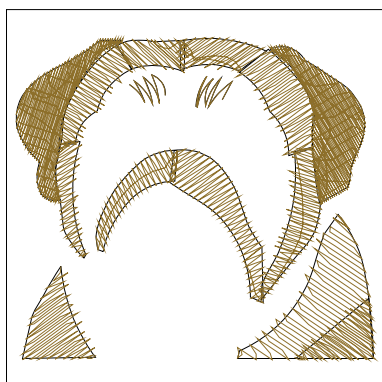

Production Worksheet

Wilcom EmbroideryStudio - Designing

Design: **bulldog11998**

Title: **bulldog**

Stitches: 11,301
Height: 54.6 mm
Width: 60.3 mm
Colors: 5
Colorway: Colorway 1
Zoom: 1:1

Machine format: Tajima
Color changes: 7
Stops: 8
Trims: 18
Appliqués: 0
Left: 30.1 mm
Right: 30.1 mm
Up: 27.3 mm
Down: 27.3 mm
EndX: 0.0 mm
EndY: 0.0 mm
Area: 3291.8 mm²
Max stitch: 7.8 mm
Min stitch: 0.1 mm
Max jump: 7.2 mm
Total thread: 60.35m
Total bobbin: 21.89m

Color Film

Wilcom EmbroideryStudio - Designing

Design: **bulldog11998**

Title: **bulldog**

Stitches: 11,301
Height: 54.6 mm
Width: 60.3 mm
Colors: 5
Colorway: Colorway 1
Zoom: 0.79

Stop #: 1
Element:
Code: 1000
Name:
Chart: Madeira Classic 40
Stitches: 228
Thread used: 1.16m

Stop #: 2
Element:
Code: 1003
Name: Cream White
Chart: Madeira Classic 40
Stitches: 58
Thread used: 0.24m

Stop #: 3
Element:
Code: 1026
Name: Orange Sorbet
Chart: Madeira Classic 40
Stitches: 5,265
Thread used: 29.02m